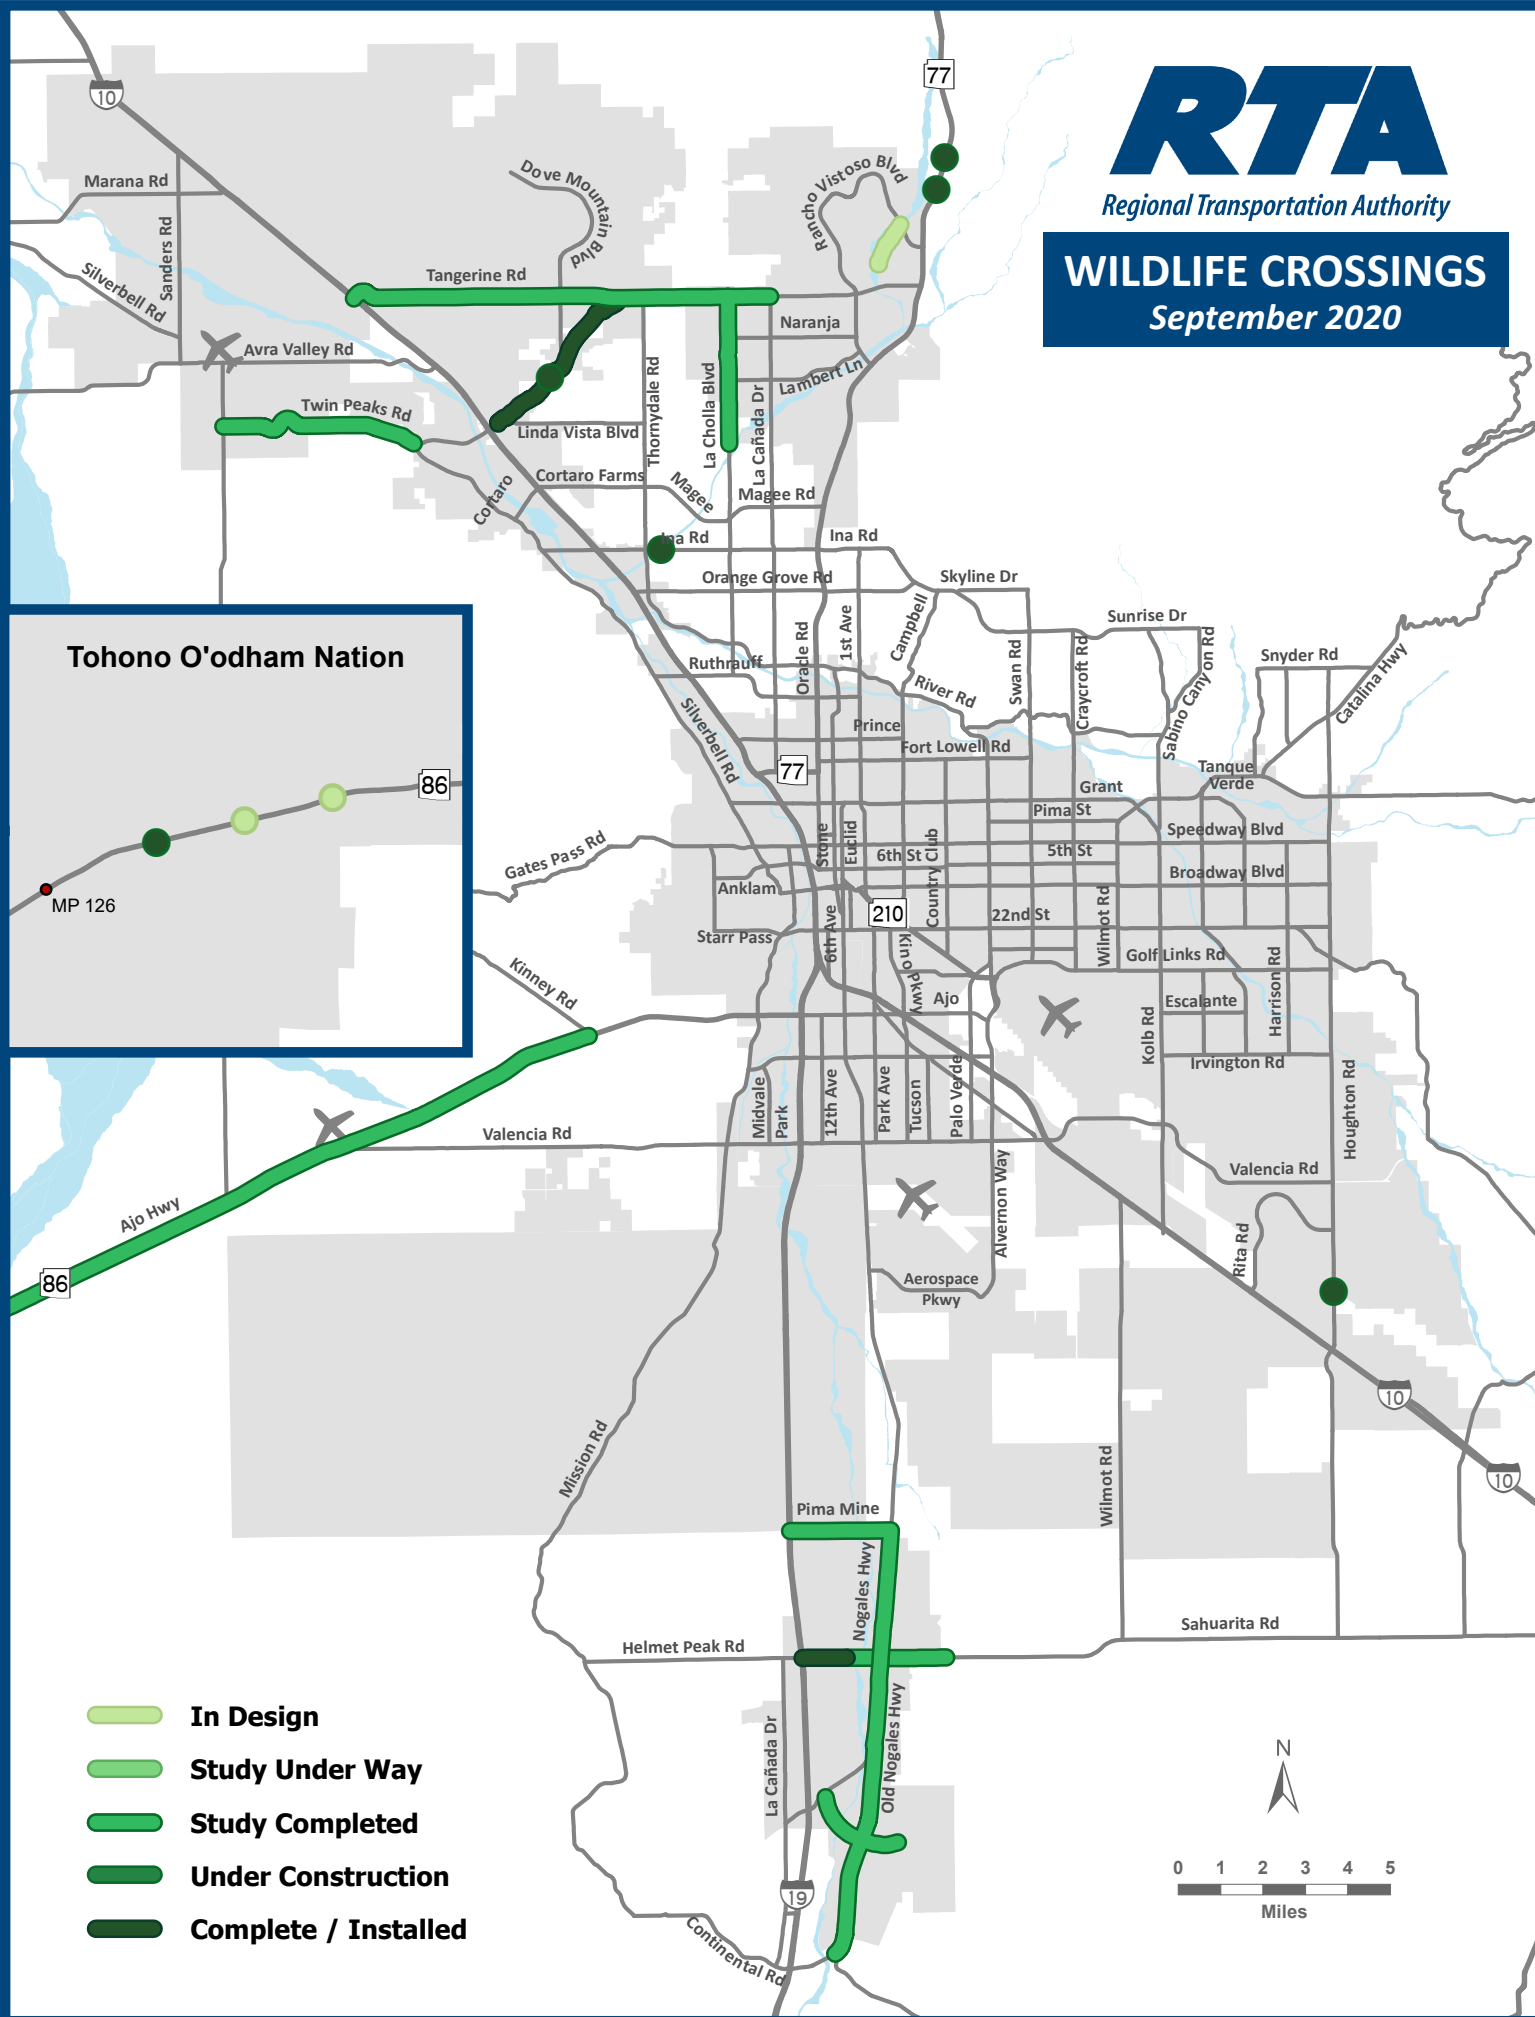

Regional Transportation Authority

# WILDLIFE CROSSINGS

September 2020

### Tohono O'odham Nation

MP 126

-  In Design
-  Study Under Way
-  Study Completed
-  Under Construction
-  Complete / Installed